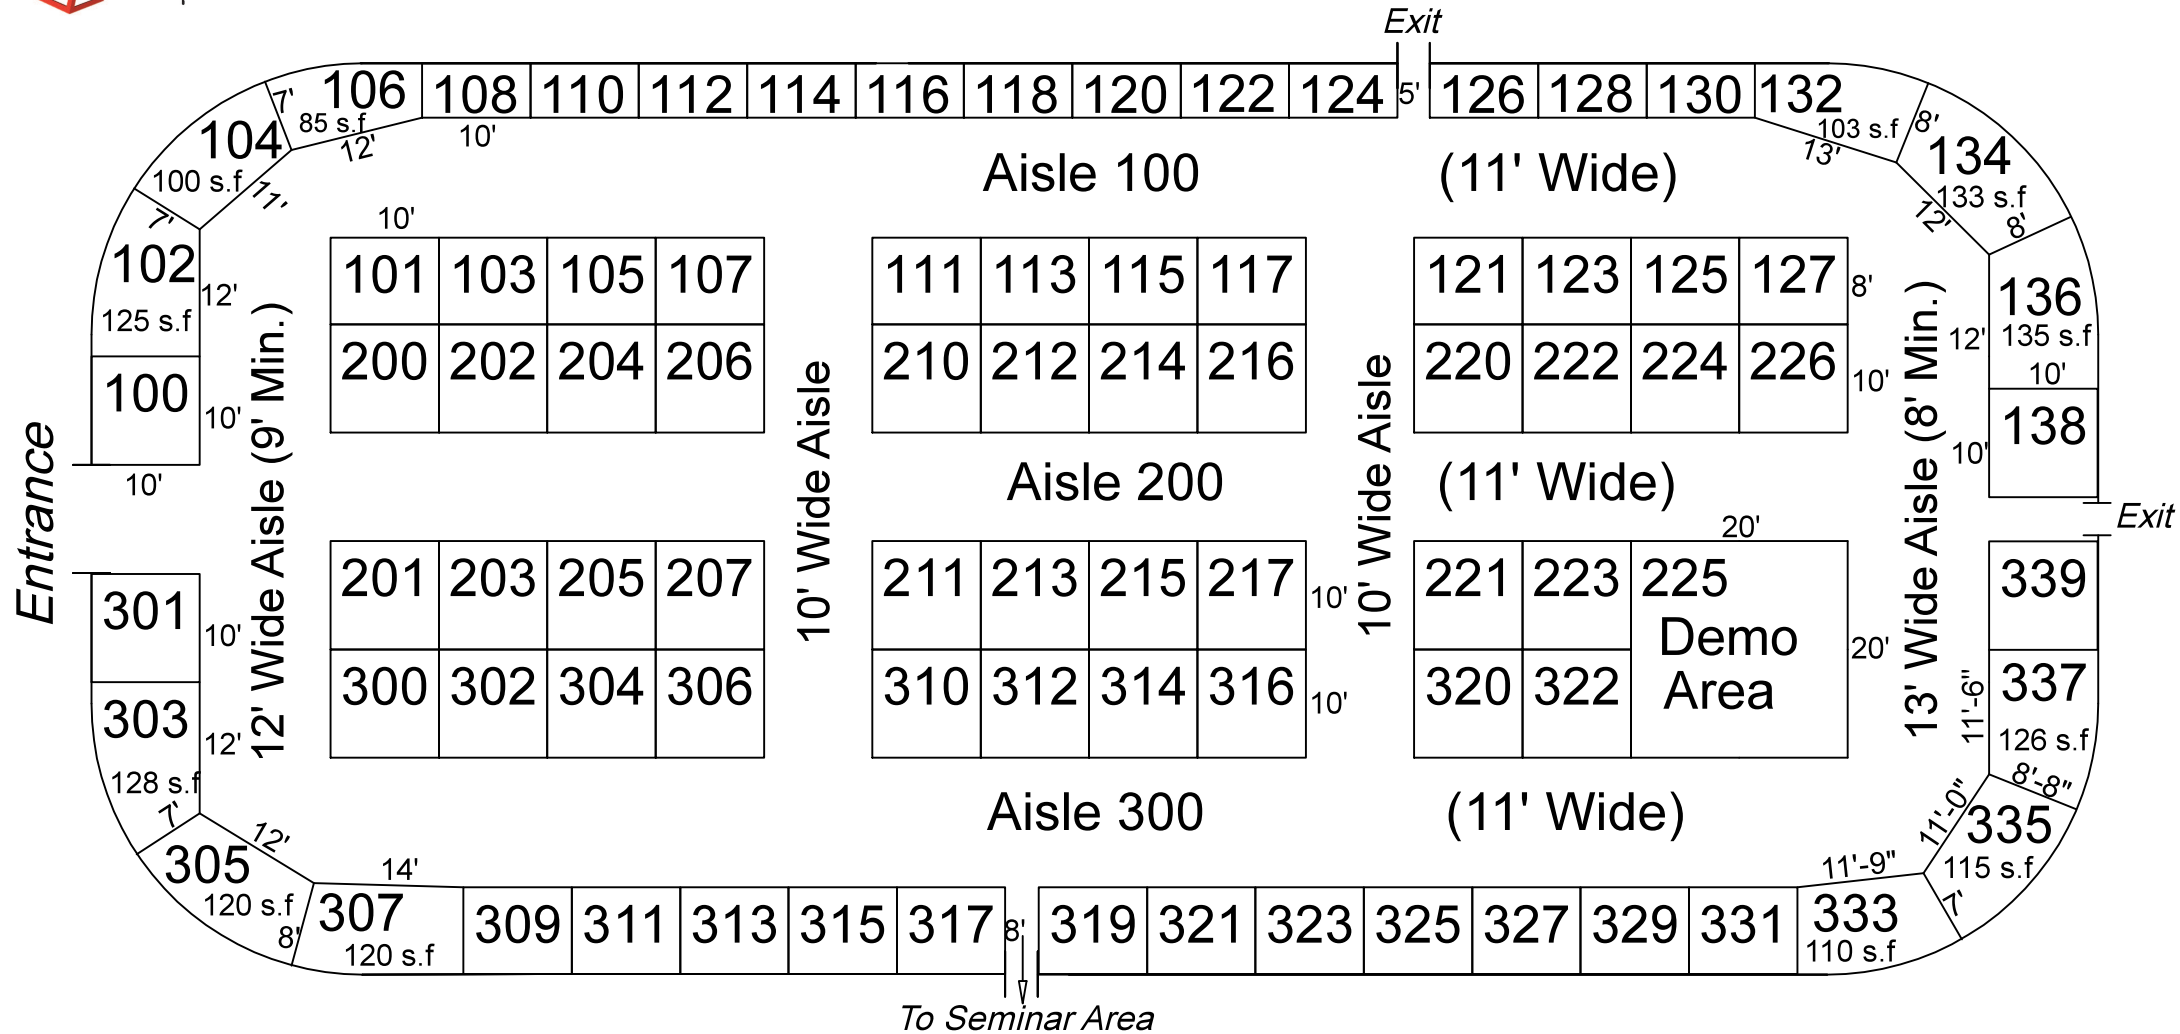

Parent, Baby & Toddler Expo June 2022

TOTAL NO. OF BOOTHS: 88;
 36-10'x10's, 24-8'x10's, 12-5'x10's,
 1-20'x20' & 12-IRREGULAR SIZED BOOTHS.
 TOTAL EXHIBITOR AREA: 7920 SQ.FT.
 FLOORPLAN DATED 20TH APRIL, 2021.